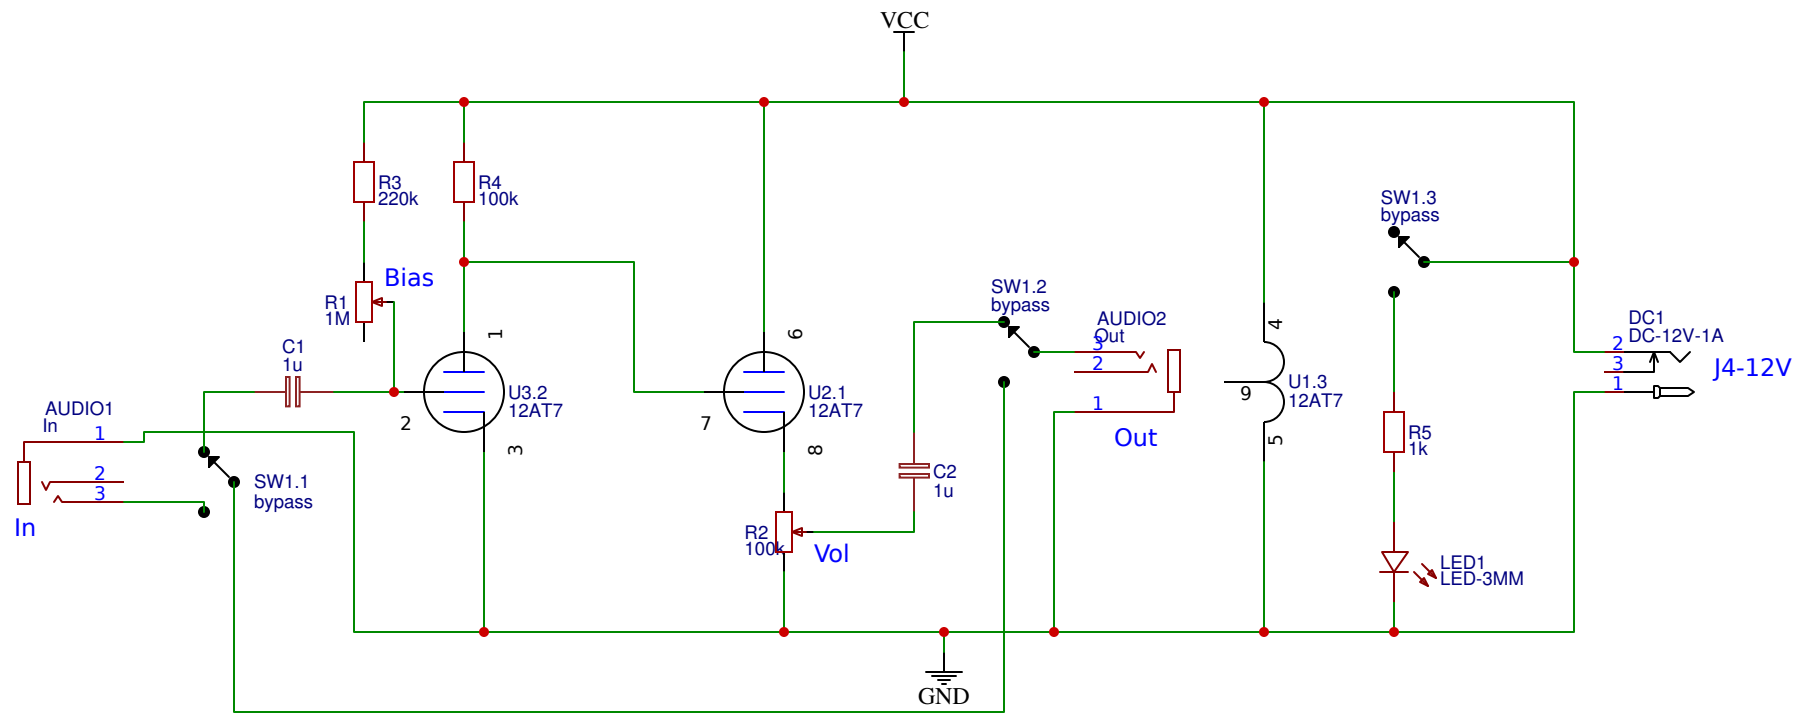

Banana Booster - Real tube stompbox

by Edney Rossi & Henry Martin

TITLE: Banana Booster		REV: 1.1
	Company: Edney Rossi & Henry Martin	Sheet: 1/1
	Date: 2019-05-28	Drawn By: edneyrossi